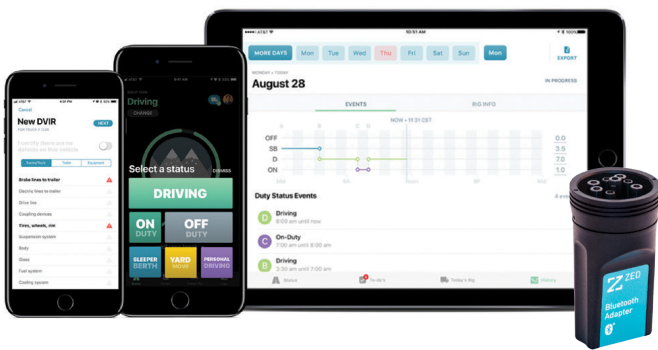

## Introducing the new standard in ELD compliance

- No contract, no monthly fees, no hidden costs
- Manages and maintains driver e-logs & DVIRs
- Compliant with most Android and Apple devices

Learn more at [zed-eld.com](http://zed-eld.com)

## FEATURES

- An adapter that's compact, portable and moves easily between any driver and any truck
- A device that's compatible with all truck makes, models, and engine types
- The automatic reading of vehicle parameters required for compliance with ELD regulations
- Security encryption at multiple levels